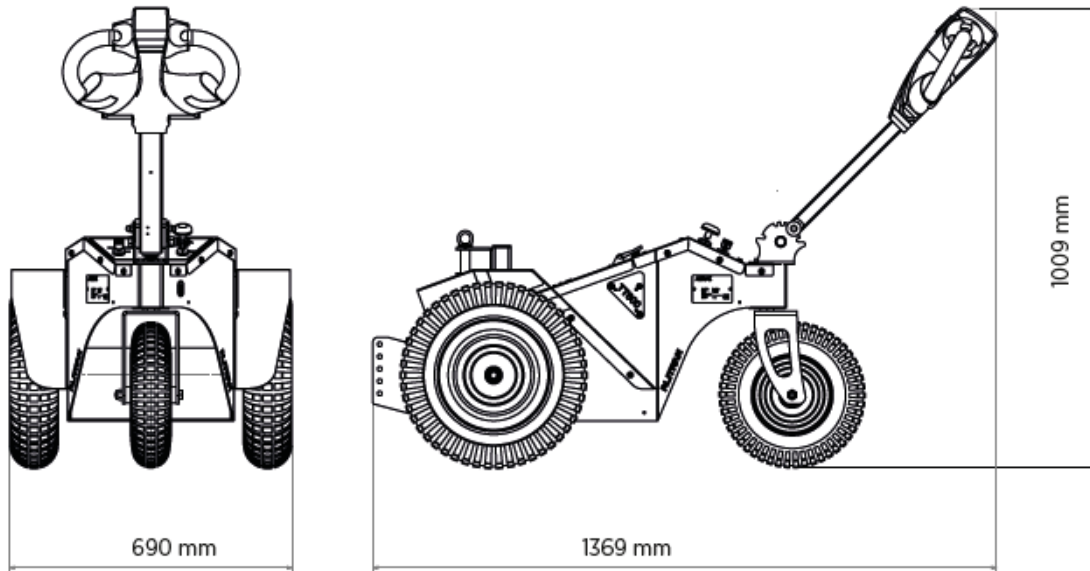

Alitrak TT600 Standard Features

Folding and height adjustable tiller to suit all operators and also reduce the transportation cost