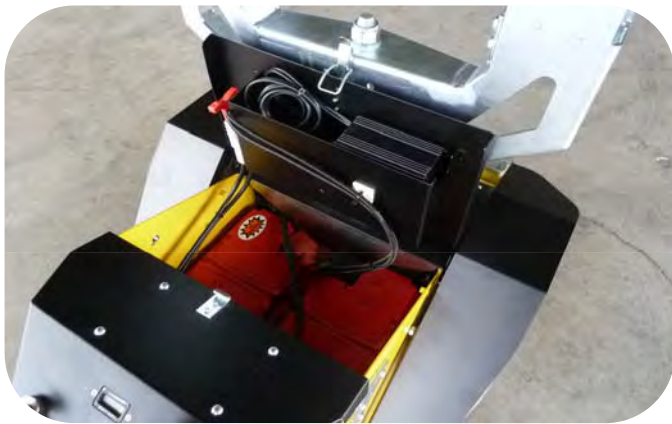

Alitrak TT600 Standard Features

TT600 complete with batteries and charger