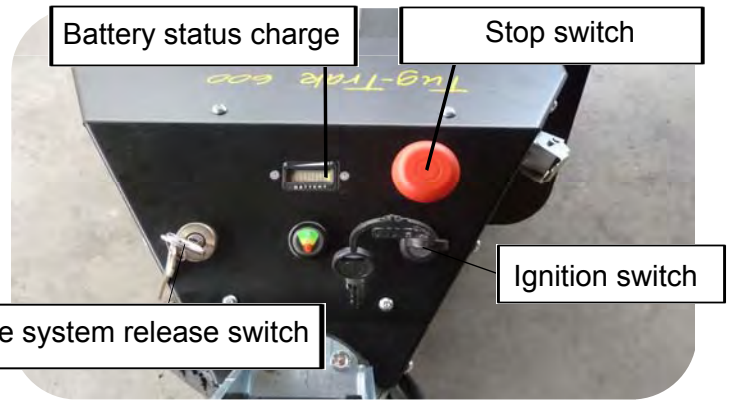

TT600 dashboard